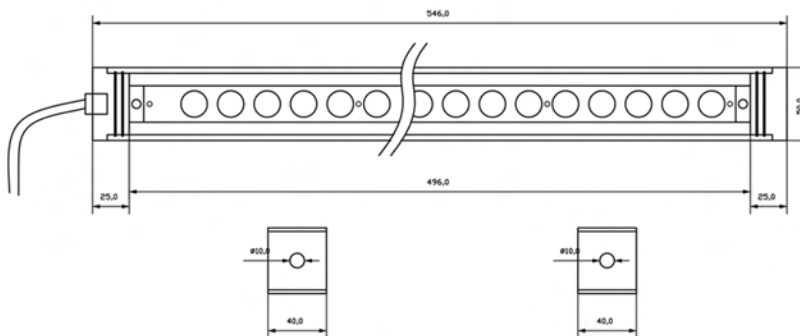

They will be supply in modules lenght of 50 cm, with female connector RJ45 for easy connection. Different optics availability makes the product more interesting for each lighting application. Low power supply and low power consumption.

OTTICHE - OPTIC

POTENZA LED - LED POWER

MONTAGGIO - ASSEMBLY OPTION

VARIE - VARIOUS

CARATTERISTICHE TECNICHE – TECHNICAL CHARACTERISTICS

Prodotto Product	STRIP POWER MONOCROMATICO			STRIP POWER RGB
Numero LED LED Number	6	12	18*	18
Luminosità Brightness	630 lm*	1260 lm*	1890 lm*	2520 lm*
Alimentazione Input Voltage	2 x 350 mA @ 24V			PWM 3 x 24V @ 350 mA
Consumo Consumption	12W	24W	25W	18W

Lunghezza cavo 50 cm / Cable length 50 cm*

* Lunghezze diverse a richiesta / Different lengths on demand.

COME ORDINARE – ORDER CODE

STRIPW . ◆ ◆ ◆ . ◆ ◆ . ◆ ◆

◆ COLORE LED / LED COLOUR

◆ OTTICA / OPTIC

◆ POTENZA LED / LED POWER