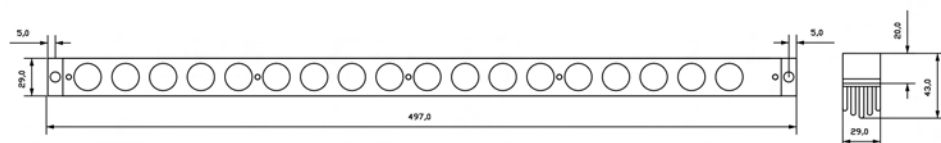

They will be supply in modules lenght of 50 cm, with female connector RJ45 for easy connection. Different optics availability makes the product more interesting for each lighting application. Low power supply and low power consumption.

Drive with monochromatic and multicolour RGB electronic control.

DISEGNI MECCANICI – MECHANICAL DRAWING

STRIPPOWER

IP40

STRIPPOWER RGB

IP40

OPZIONI DISPONIBILI – AVAILABLE OPTION

COLORE DEI LED – LED COLOUR

OTTICHE - OPTIC

POTENZA LED - LED POWER

MONTAGGIO - ASSEMBLY OPTION

VARIE - VARIOUS

CARATTERISTICHE TECNICHE – TECHNICAL CHARACTERISTICS

Prodotto Product	STRIP POWER MONOCROMATICO			STRIP POWER RGB
Numero LED LED Number	6	12	18*	18
Luminosità Brightness	630 lm*	1260 lm*	1890 lm*	2520 lm*
Alimentazione Input Voltage	2 x 350 mA @ 24V			PWM 3 x 24V @ 350 mA
Consumo Consumption	12W	24W	25W	18W